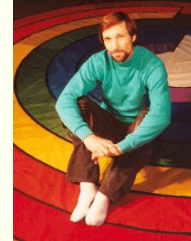

Labyrinth Enterprises

128 Slocum Avenue, St. Louis, MO 63119 • (800) 873-9873 • www.labyrinth-enterprises.com

Nylon Rainbow Labyrinths

Made in our studio in St. Louis, Missouri

Medium

Cordura 1000 nylon

Technique

Meticulously hand-assembled from colored nylon

Cost

\$2,000

Labyrinth Enterprises crew

John Bielik